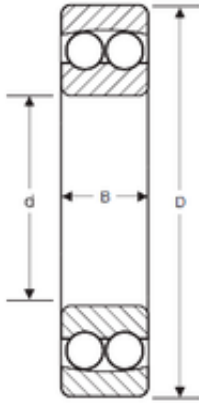

## Jinan Yuki Bearing Co., Ltd.

25,4 mm x 63,5 mm x 19,05 mm SIGMA NMJ 1  
self aligning ball bearings

Bearing No. NMJ 1

Size	25.4x63.5x19.05 mm
Bore Diameter	25,4 mm
Outer Diameter	63,5 mm
Width	19,05 mm
d	25,4 mm
D	63,5 mm
B	19,05 mm
C	19,05 mm

NMJ 1 Bearing 2D drawings and 3D CAD models