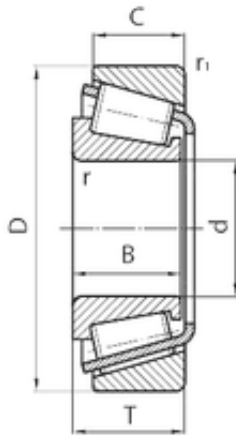

Jinan Yuki Bearing Co., Ltd.

good price timken taper roller bearing
KJLM104948/NP658549

Bearing No. KJLM104948/NP658549

Size	50x82x24.5 mm
Bore Diameter	50 mm
Outer Diameter	82 mm
Width	24,5 mm
d	50 mm
D	82 mm
T	24,5 mm
B	21,5 mm
C	20 mm

KJLM104948/NP658549 Bearing 2D drawings and 3D CAD models